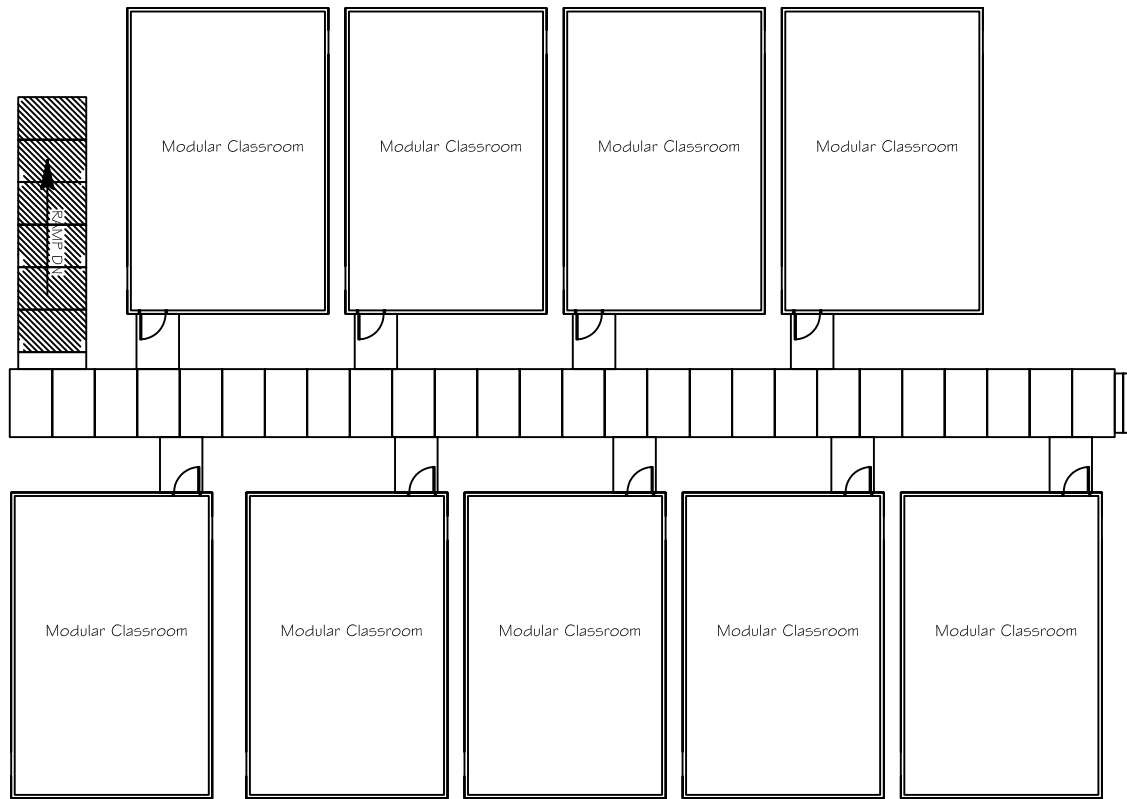

SAMPLE SKETCH OF ELEVATED DECK WITH INTEGRAL CANOPY SYSTEM

Covered Elevated Deck System and Individual Stairs

SAMPLE PROJECT LAYOUT	
NAME:	LEE COUNTY SCHOOL
DATE:	Feb. 24, 2006
SCALE:	N/A
FILE:	Sample Site Plan.dwg

The School District of Lee County

SAMPLE SKETCH OF ELEVATED DECK SYSTEM
 Covered Elevated Deck/Ramp and Stair System

SAMPLE PROJECT LAYOUT 2	
NAME:	LEE COUNTY SCHOOL
DATE:	Rev. 12/5/05
SCALE:	N/A
FILE:	Sample Site Plan.dwg